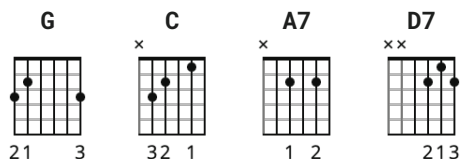

Mahomes on the Range

by Chip Albright

ChipAlbrightMusic.com

Tuning: EADGBE

3/4 time

Capo 3

[Verse 1]

Oh give me Mahomes down in the Superdome
where we'll cheer for an Andy Reid play
Where Kelce fights hard for every yard
and it's "Touchdown, Kansas City!" all day

[Chorus]

Mahomes Mahomes on the range
where we'll cheer for an Andy Reid play
where Kelce fights hard for every yard
and it's "Touchdown, Kansas City!" all day

[Verse 2]

Oh give me a break 'bout the refs on the take
have you seen the schemes Spags calls?
Chris Jones disrupts while our defense erupts
As they make another drive stall